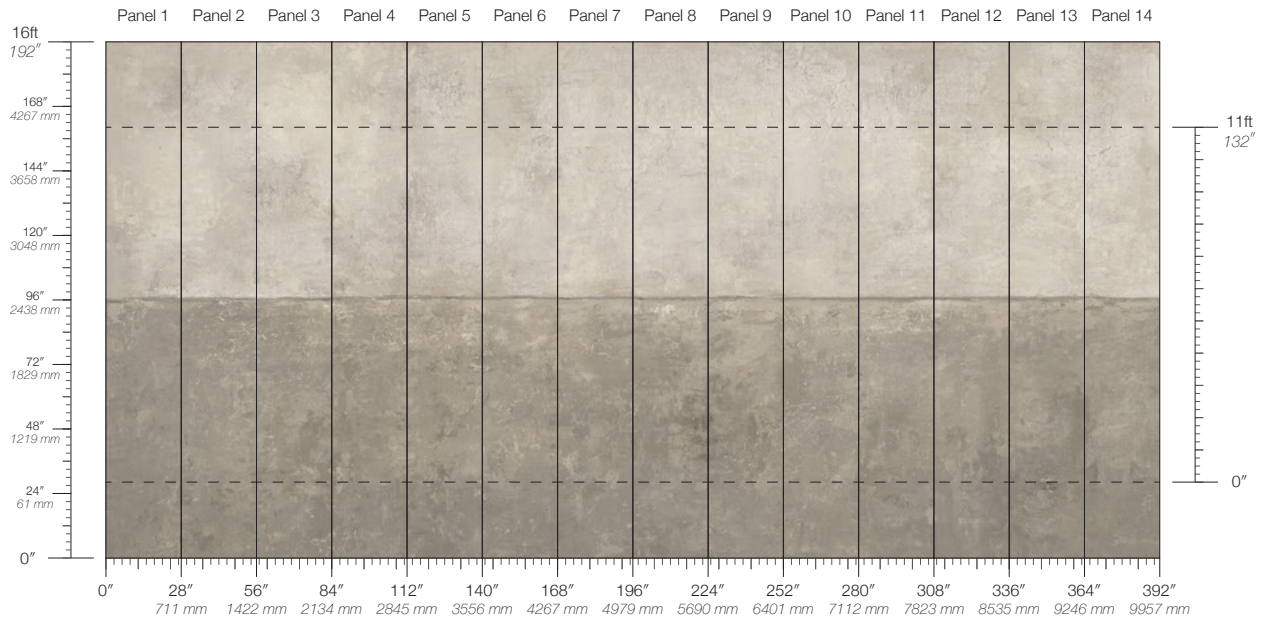

DISCLAIMER
Refer to our website to see the full mural artwork. Reference the physical sample for color and texture. Panel maps represent mural artwork only.

PANEL WIDTH
28" / 711 mm trimmed

PRICE
Available upon request

PANEL HEIGHT
132" / 3353 mm standard
192" / 4877 mm extended

ORIGIN
USA

TESTING
(US) ASTM E84 Adhered Class A
(EU) NF EN 13501-1 Class B-s1,d0

REPEAT
Non-repeating

DETAILS
Custom options available

Nuance Memory

Suitable for residential and some commercial projects

COLOR
Memory

ITEM
6603

CONTENT
Polyester & Natural Fiber

PANEL WIDTH
28" / 711 mm trimmed

PANEL HEIGHT
132" / 3353 mm standard
192" / 4877 mm extended

REPEAT
Non-repeating