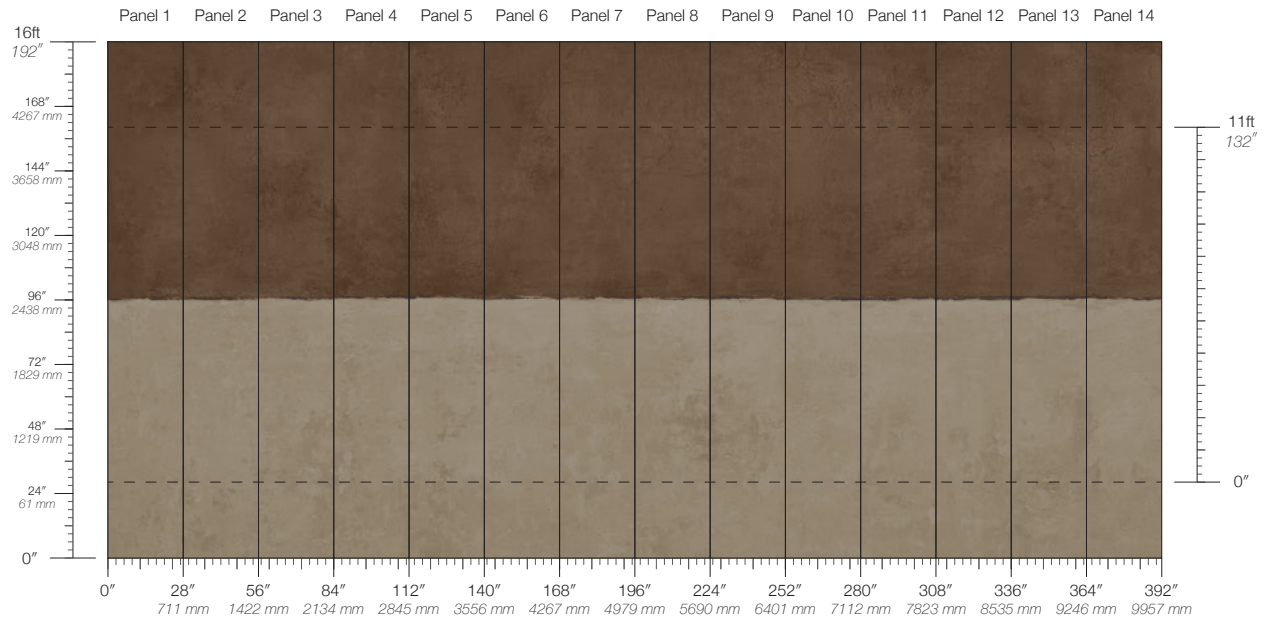

Nuance Reminiscence

Suitable for residential and some commercial projects

COLOR

Reminiscence

STOCK

Made to order

MAINTENANCE

Water-based cleanser

CONTACT

sales@calicowallpaper.com
+1 718 243 1705
57 Lispenard Street
New York, NY 10013 USA

ITEM

6604

LEAD TIME

4 weeks to print

ENVIRONMENTAL

FSC Certified Content
REACH Compliant

CONTENT

Polyester & Natural Fiber

MINIMUM

1 panel

SPECS

Cellulose & Polyester Fiber
3.62 oz per linear yard
44.1 g per linear meter
Fibrous surface texture

DISCLAIMER

Refer to our website to see the full mural artwork. Reference the physical sample for color and texture. Panel maps represent mural artwork only.

PANEL WIDTH

28" / 711 mm trimmed

PRICE

Available upon request

PANEL HEIGHT

132" / 3353 mm standard
192" / 4877 mm extended

ORIGIN

USA

TESTING

(US) ASTM E84 Adhered Class A
(EU) NF EN 13501-1 Class B-s1,d0

REPEAT

Non-repeating

DETAILS

Custom options available