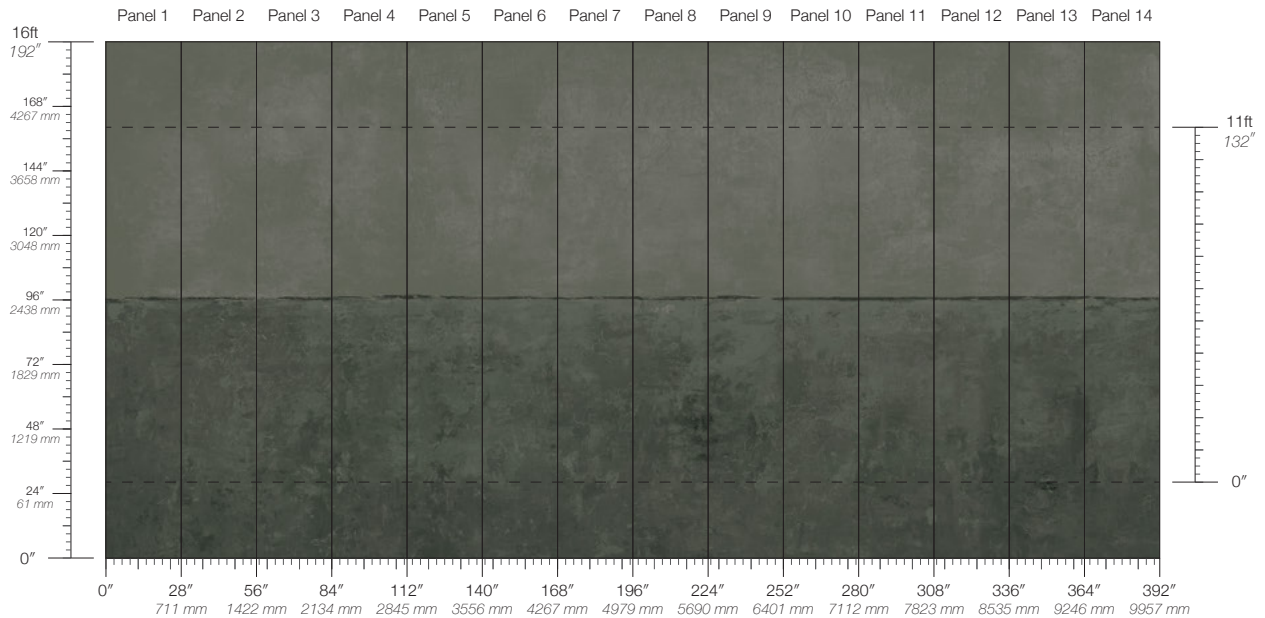

Nuance Threads

Suitable for residential and some commercial projects

COLOR
Threads

STOCK
Made to order

MAINTENANCE
Water-based cleanser

CONTACT
sales@calicowallpaper.com
+1 718 243 1705

ITEM
6607

LEAD TIME
4 weeks to print

ENVIRONMENTAL
FSC Certified Content
REACH Compliant

57 Lispenard Street
New York, NY 10013 USA

CONTENT
Polyester & Natural Fiber

MINIMUM
1 panel

SPECS
Cellulose & Polyester Fiber
3.62 oz per linear yard
44.1 g per linear meter
Fibrous surface texture

DISCLAIMER
Refer to our website to see the full mural artwork. Reference the physical sample for color and texture. Panel maps represent mural artwork only.

PANEL WIDTH
28" / 711 mm trimmed

PRICE
Available upon request

PANEL HEIGHT
132" / 3353 mm standard
192" / 4877 mm extended

ORIGIN
USA

TESTING
(US) ASTM E84 Adhered Class A
(EU) NF EN 13501-1 Class B-s1,d0

REPEAT
Non-repeating

DETAILS
Custom options available