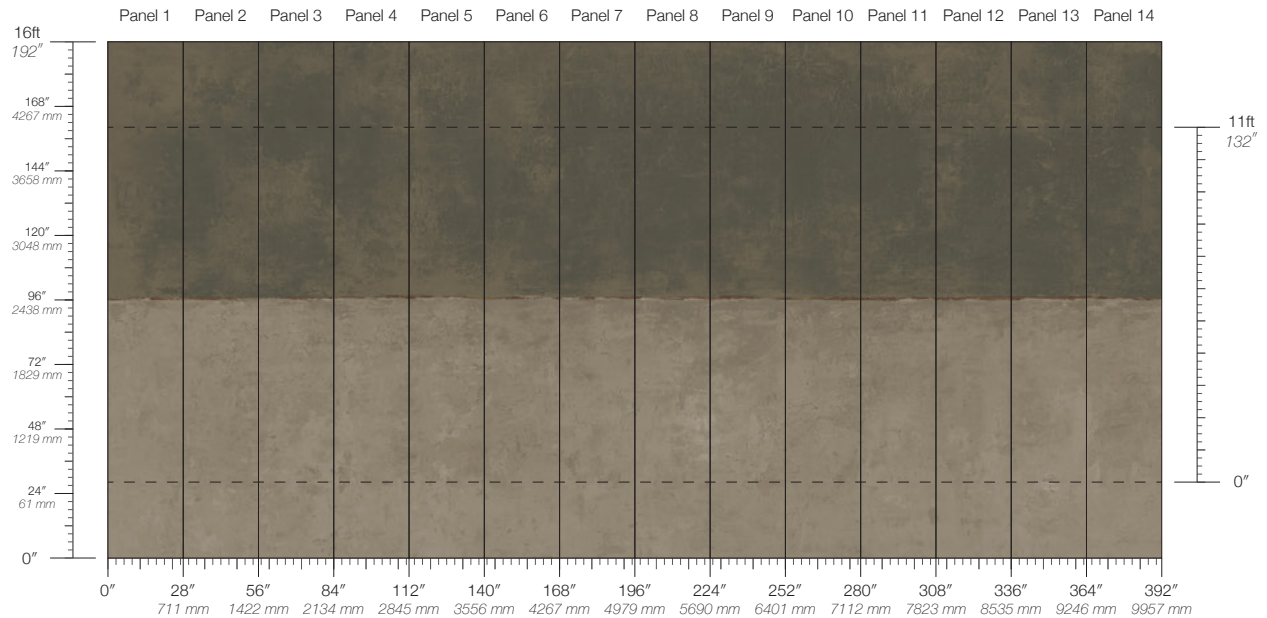

Nuance Duet

Suitable for residential and some commercial projects

COLOR
Duet

STOCK
Made to order

MAINTENANCE
Water-based cleanser

CONTACT
sales@calicowallpaper.com
+1 718 243 1705
57 Lispenard Street
New York, NY 10013 USA

ITEM
6602

LEAD TIME
4 weeks to print

ENVIRONMENTAL
FSC Certified Content
REACH Compliant

CONTENT
Polyester & Natural Fiber

MINIMUM
1 panel

SPECS
Cellulose & Polyester Fiber
3.62 oz per linear yard
44.1 g per linear meter
Fibrous surface texture

DISCLAIMER
Refer to our website to see the full mural artwork. Reference the physical sample for color and texture. Panel maps represent mural artwork only.

PANEL WIDTH
28" / 711 mm trimmed

PRICE
Available upon request

PANEL HEIGHT
132" / 3353 mm standard
192" / 4877 mm extended

ORIGIN
USA

TESTING
(US) ASTM E84 Adhered Class A
(EU) NF EN 13501-1 Class B-s1,d0

REPEAT
Non-repeating

DETAILS
Custom options available