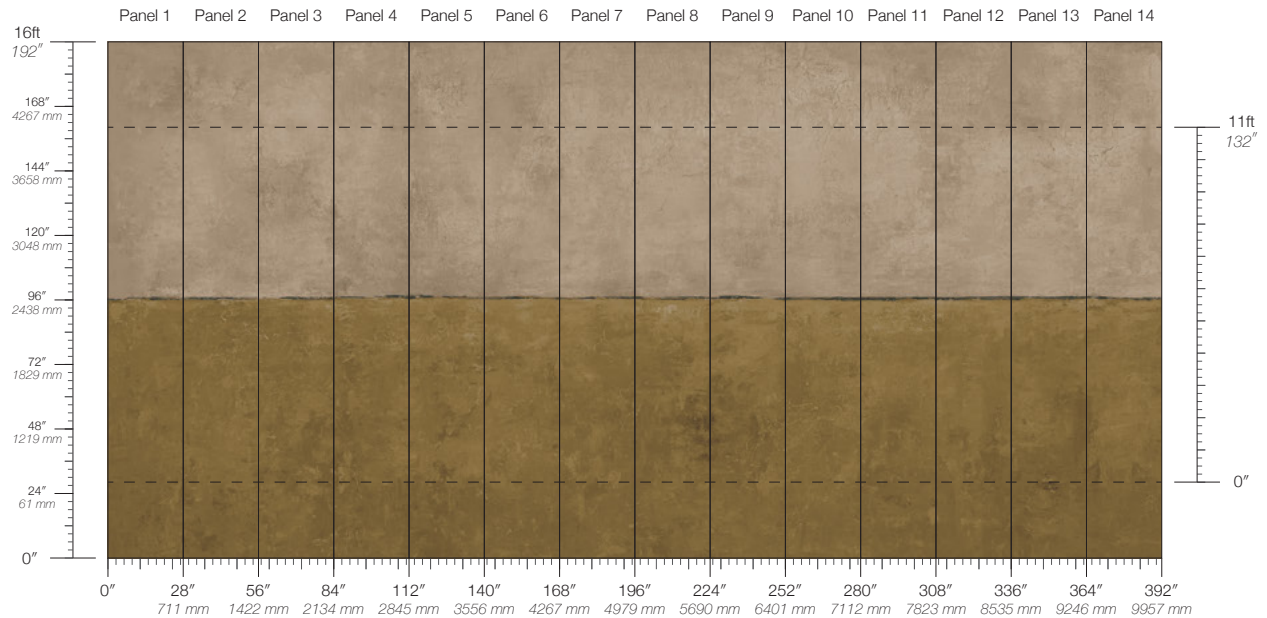

Nuance Resurface

Suitable for residential and some commercial projects

COLOR
Resurface

ITEM
6606

CONTENT
Polyester & Natural Fiber

PANEL WIDTH
28" / 711 mm trimmed

PANEL HEIGHT
132" / 3353 mm standard
192" / 4877 mm extended

REPEAT
Non-repeating

STOCK
Made to order

LEAD TIME
4 weeks to print

MINIMUM
1 panel

PRICE
Available upon request

ORIGIN
USA

DETAILS
Custom options available

MAINTENANCE
Water-based cleanser

ENVIRONMENTAL
FSC Certified Content
REACH Compliant

SPECS
Cellulose & Polyester Fiber
3.62 oz per linear yard
44.1 g per linear meter
Fibrous surface texture

TESTING
(US) ASTM E84 Adhered Class A
(EU) NF EN 13501-1 Class B-s1,d0

CONTACT
sales@calicowallpaper.com
+1 718 243 1705
57 Lispenard Street
New York, NY 10013 USA

DISCLAIMER
Refer to our website to see the full mural artwork. Reference the physical sample for color and texture. Panel maps represent mural artwork only.