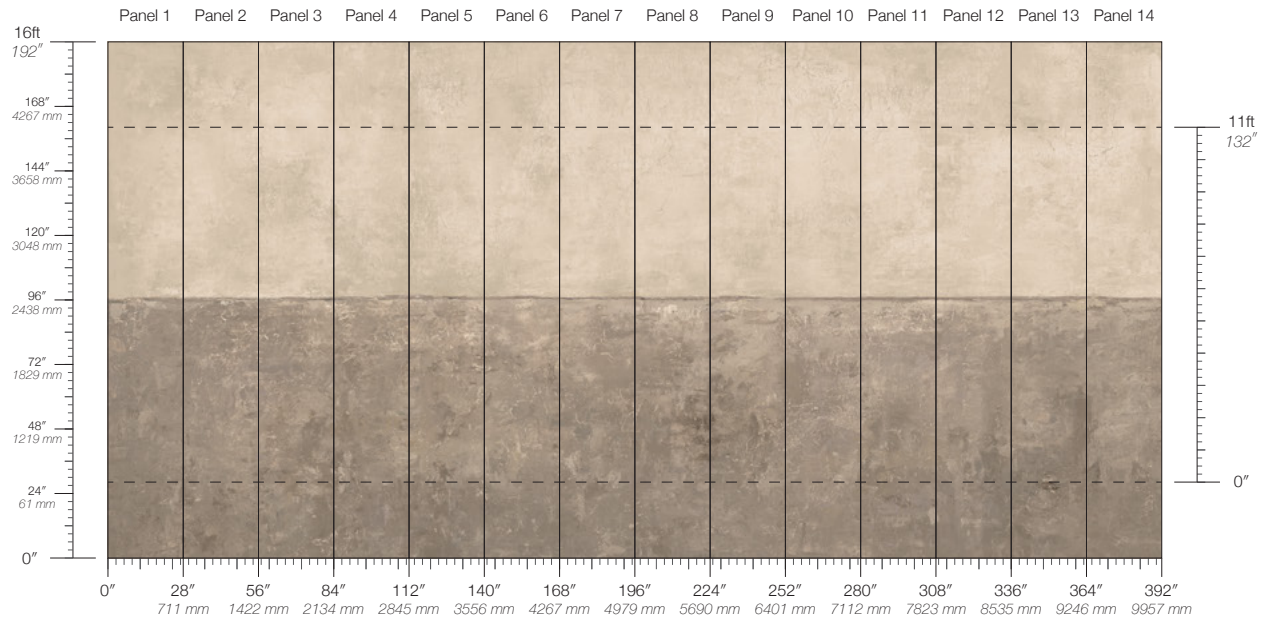

Nuance Restore

Suitable for residential and some commercial projects

COLOR
Restore

ITEM
6605

CONTENT
Polyester & Natural Fiber

PANEL WIDTH
28" / 711 mm trimmed

PANEL HEIGHT
132" / 3353 mm standard
192" / 4877 mm extended

REPEAT
Non-repeating

STOCK
Made to order

LEAD TIME
4 weeks to print

MINIMUM
1 panel

PRICE
Available upon request

ORIGIN
USA

DETAILS
Custom options available

MAINTENANCE
Water-based cleanser

ENVIRONMENTAL
FSC Certified Content
REACH Compliant

SPECS
Cellulose & Polyester Fiber
3.62 oz per linear yard
44.1 g per linear meter
Fibrous surface texture

TESTING
(US) ASTM E84 Adhered Class A
(EU) NF EN 13501-1 Class B-s1,d0

CONTACT
sales@calicowallpaper.com
+1 718 243 1705
57 Lispenard Street
New York, NY 10013 USA

DISCLAIMER
Refer to our website to see the full mural artwork. Reference the physical sample for color and texture. Panel maps represent mural artwork only.