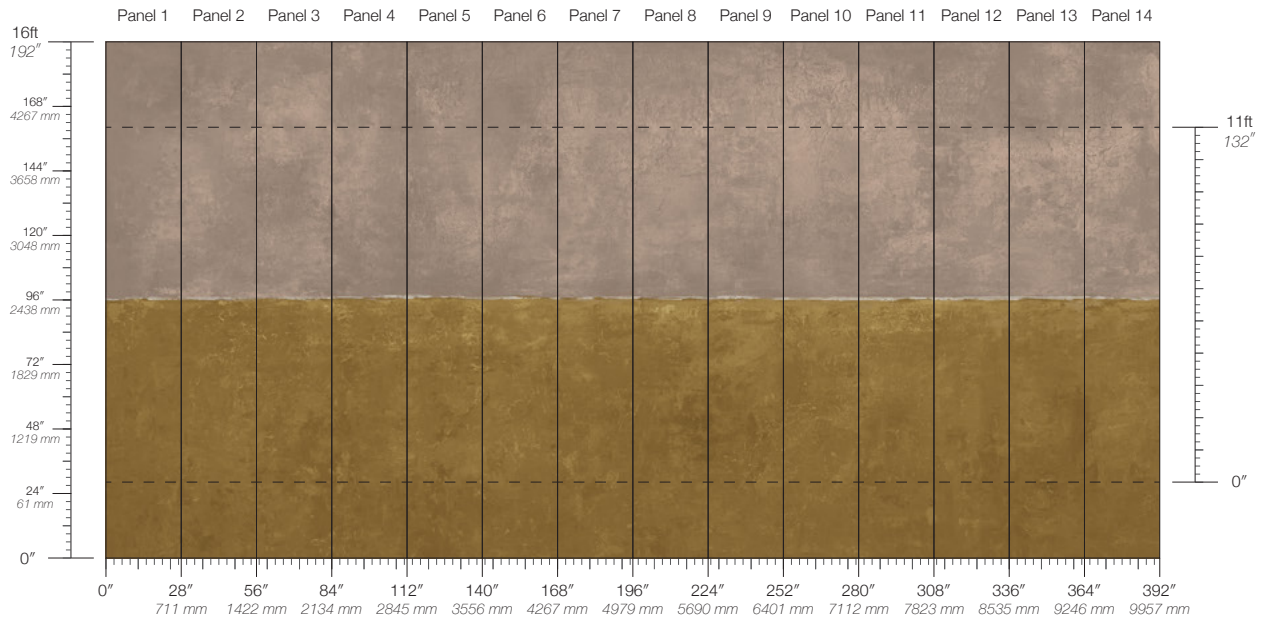

DISCLAIMER
Refer to our website to see the full mural artwork. Reference the physical sample for color and texture. Panel maps represent mural artwork only.

PANEL WIDTH
28" / 711 mm trimmed

PRICE
Available upon request

PANEL HEIGHT
132" / 3353 mm standard
192" / 4877 mm extended

ORIGIN
USA

TESTING
(US) ASTM E84 Adhered Class A
(EU) NF EN 13501-1 Class B-s1,d0

REPEAT
Non-repeating

DETAILS
Custom options available

Nuance Unravel

Suitable for residential and some commercial projects

COLOR
Unravel

ITEM
6608

CONTENT
Polyester & Natural Fiber

PANEL WIDTH
28" / 711 mm trimmed

PANEL HEIGHT
132" / 3353 mm standard
192" / 4877 mm extended