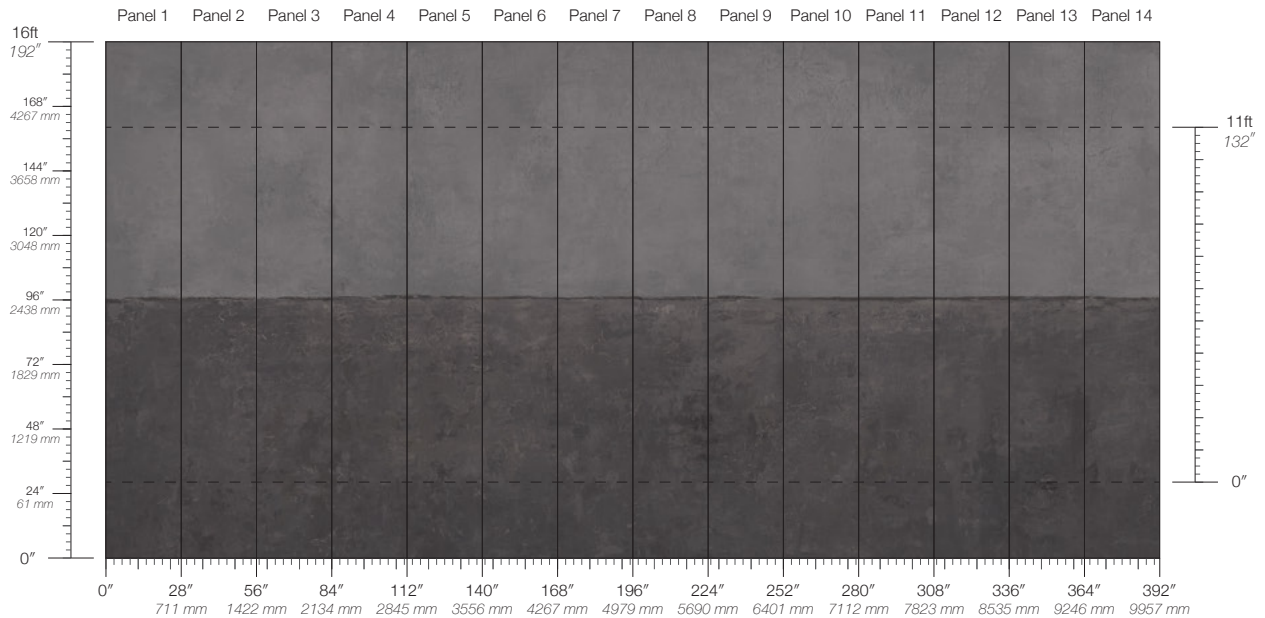

Nuance Compel

Suitable for residential and some commercial projects

COLOR
Compel

ITEM
6601

CONTENT
Polyester & Natural Fiber

PANEL WIDTH
28" / 711 mm trimmed

PANEL HEIGHT
132" / 3353 mm standard
192" / 4877 mm extended

REPEAT
Non-repeating

STOCK
Made to order

LEAD TIME
4 weeks to print

MINIMUM
1 panel

PRICE
Available upon request

ORIGIN
USA

DETAILS
Custom options available

MAINTENANCE
Water-based cleanser

ENVIRONMENTAL
FSC Certified Content
REACH Compliant

SPECS
Cellulose & Polyester Fiber
3.62 oz per linear yard
44.1 g per linear meter
Fibrous surface texture

TESTING
(US) ASTM E84 Adhered Class A
(EU) NF EN 13501-1 Class B-s1,d0

CONTACT
sales@calicowallpaper.com
+1 718 243 1705
57 Lispenard Street
New York, NY 10013 USA

DISCLAIMER
Refer to our website to see the full mural artwork. Reference the physical sample for color and texture. Panel maps represent mural artwork only.